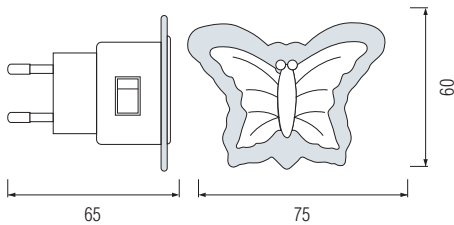

LED NIGHT LAMP

 Product Code: **085 001 0005**
DUFFY

MIX (WHITE/BLUE/GREEN/RED)

Technical Drawing

Technical Data

Voltage	220-240V / 50-60Hz
LED Type	0.3W
Protection Class	II
Dimmable	No
EEL	A to A++
Warm-up time up to 60 %of the full light output	Instant Full Light
Luminous Flux (lm)	20
Rated Life (hrs) ⌚	20.000
IP Rating	20
LED Color Options	White/Green/Blue/Red