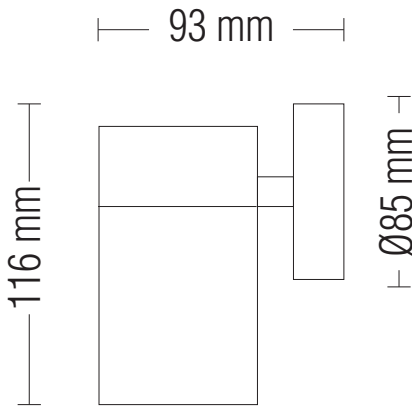

Technical Drawing