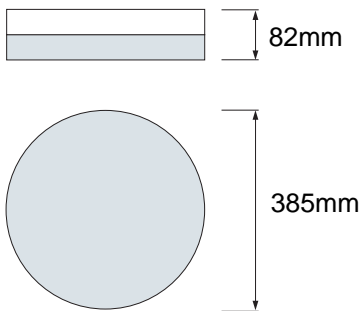

LED DECORATIVE CEILING LAMP

Product&Family Code: 027 014 0036

DISCOVERY-36

Technical Drawing

Technical Data	
Voltage (V)	180-265V
Product Wattage (W)	36
Equivalence with incandescent lamp	288
Colour Render Index (Ra)	>80
Colour Temperature (K)	6400K
Materials	Iron + PS
Protection Class	II
Dimmable	No
EEL	A to A++
Warm-up time up to 60 % of the full light output	Instant Full Light
Luminous Flux (lm)	2700
Luminous Efficacy (lm/W)	75
Rated Life (hrs) Ⓢ	30.000
IP Rating	20
Power Factor	>0.9
Beam Angle	120°
Starting Time	<0.2s
Number of ON-OFF cycling	x15.000