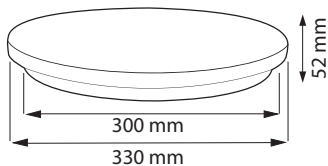

Technical Drawing

Features

- High Lumen and CRI, Good quality & Constant Current driver.
- High heat dissipation, low carbon and environmental protection.
- Innovative design of assembly structure.
- Extremely Long Life.