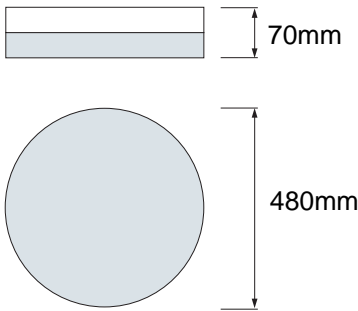

# LED DECORATIVE CEILING LAMP

Product&Family Code: 027 011 0048

PIXEL-48

WHITE

## Technical Drawing

Technical Data	
Voltage (V)	180-265V
Product Wattage (W)	48
Equivalence with incandescent lamp	384
Colour Render Index (Ra)	>80
Colour Temperature (K)	6400K
Materials	Iron + PS
Protection Class	II
Dimmable	No
EEI	A to A <sup>++</sup>
Warm-up time up to 60 %of the full light output	Instant Full Light
Luminous Flux (lm)	3600
Luminous Efficacy (lm/W)	75
Rated Life (hrs) Ⓢ	30.000
IP Rating	20
Power Factor	>0.9
Beam Angle	120°
Starting Time	<0.2s
Number of ON-OFF cycling	x15.000