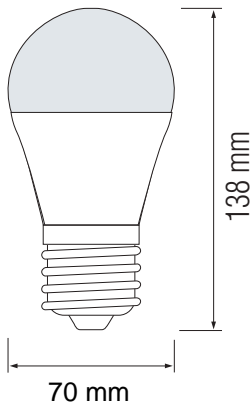

# LED BULB

Product&Family Code: 001 006 0015

**PREMIER-15**

Technical Drawing

Photometric Diagram

Technical Data	
Voltage (V)	175-250V
Product Wattage (W)	15
Equivalence with incandescent lamp	120
Colour Render Index (Ra)	>Ra80
Colour Temperature (K)	3000K-4200K-6400K
Materials	Aluminium Housing with PMMA Diffuser
Protection Class	-
Dimmable	No
EEL	<b>A+</b>
Warm-up time up to 60 % of the full light output	Instant Full Light
Luminous Flux (lm)	1400
Luminous Efficacy (lm/W)	93
Rated Life (hrs) Ⓣ	25,000
IP Rating	-
Power Factor	>0.5
Beam Angle ☆	160 °
Starting Time	<0.5
Number of ON-OFF cycling	x12,500