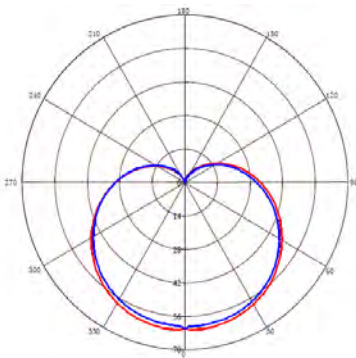

# LED BULB

Product&Family Code: 001 006 0015

**PREMIER-15**

Technical Drawing

Photometric Diagram

Technical Data	
Voltage (V)	175-250V
Product Wattage (W)	15
Equivalence with incandescent lamp	120
Colour Render Index (Ra)	>Ra80
Colour Temperature (K)	3000K-4200K-6400K
Materials	Aluminium Housing with PMMA Diffuser
Protection Class	-
Dimmable	No
EEL	<b>A+</b>
Warm-up time up to 60 % of the full light output	Instant Full Light
Luminous Flux (lm)	1400
Luminous Efficacy (lm/W)	93
Rated Life (hrs) Ⓣ	25,000
IP Rating	-
Power Factor	>0.5
Beam Angle ☆	160 °
Starting Time	<0.5
Number of ON-OFF cycling	x12,500