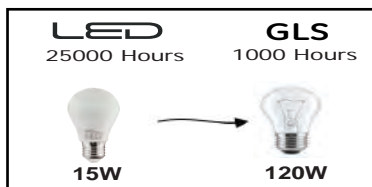

# LED BULB

Product&Family Code: 001 006 0015

**PREMIER-15**

Technical Drawing

Photometric Diagram

Technical Data	
Voltage (V)	175-250V
Product Wattage (W)	15
Equivalence with incandescent lamp	120
Colour Render Index (Ra)	>Ra80
Colour Temperature (K)	3000K-4200K-6400K
Materials	Aluminium Housing with PMMA Diffuser
Protection Class	-
Dimmable	No
EEL	<b>A+</b>
Warm-up time up to 60 % of the full light output	Instant Full Light
Luminous Flux (lm)	1400
Luminous Efficacy (lm/W)	93
Rated Life (hrs) Ⓣ	25,000
IP Rating	-
Power Factor	>0.5
Beam Angle ☆	160 °
Starting Time	<0.5
Number of ON-OFF cycling	x12,500