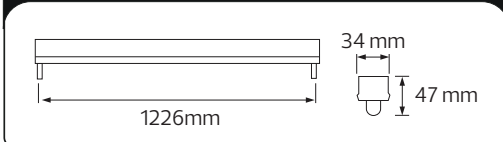

Technical Drawing