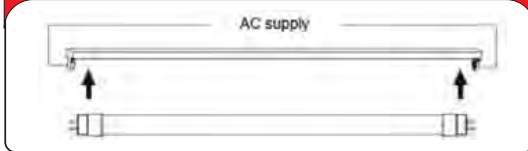

**A** to **A++**
**Suitable only for double sided LED TUBES**