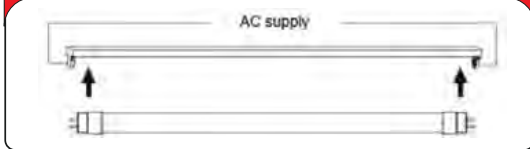

LED TUBE FIXTURE

Product&Family Code:

061 001 2120

TUBOFIX-120D

Technical Data

Voltage (V)	250V AC
Product Wattage (W)	2 x Max. 40W
Lamp Type	2 x T8
WEEE Regulation Appropriate	Yes
Ballast Type	-
Materials	Metal + ABS
Protection Class	I
Dimmable	No
IP Rating	20

The luminaire is compatible with bulbs of the energy classes:

A to **A++**

Suitable only for double sided LED TUBES

Technical Drawing

Applications

- Designed Indoor applications: Used for home lighting, parking areas, kitchen, study areas