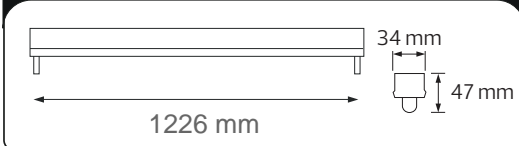

LED TUBE FIXTURE

Product&Family Code:

061 001 2120

TUBOFIX-120D

Technical Data

Voltage (V)	250V AC
Product Wattage (W)	2 x Max. 40W
Lamp Type	2 x T8
WEEE Regulation Appropriate	Yes
Ballast Type	-
Materials	Metal + ABS
Protection Class	I
Dimmable	No
IP Rating	20

The luminaire is compatible with bulbs of the energy classes:

A to **A++**

Suitable only for double sided LED TUBES

Technical Drawing

Applications

- Designed Indoor applications: Used for home lighting, parking areas, kitchen, study areas